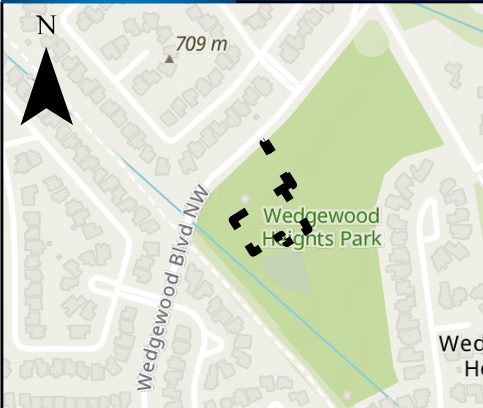

# Schedule A - Wedgewood Ravine Community League

Esri, NASA, NGA, USGS, FEMA, Esri

Wedgewood Ravine Community League, 4314 184 Street NW  
Neighbourhood: Wedgewood Heights  
Legal Description: Plan 8922734 Blk 44 Lot 18MR

 Community League Agreement Area

Community League Boundary:  
Jamieson Place on the north, 199 street on the west, south to Wedgewood Creek, easterly to 184 street.